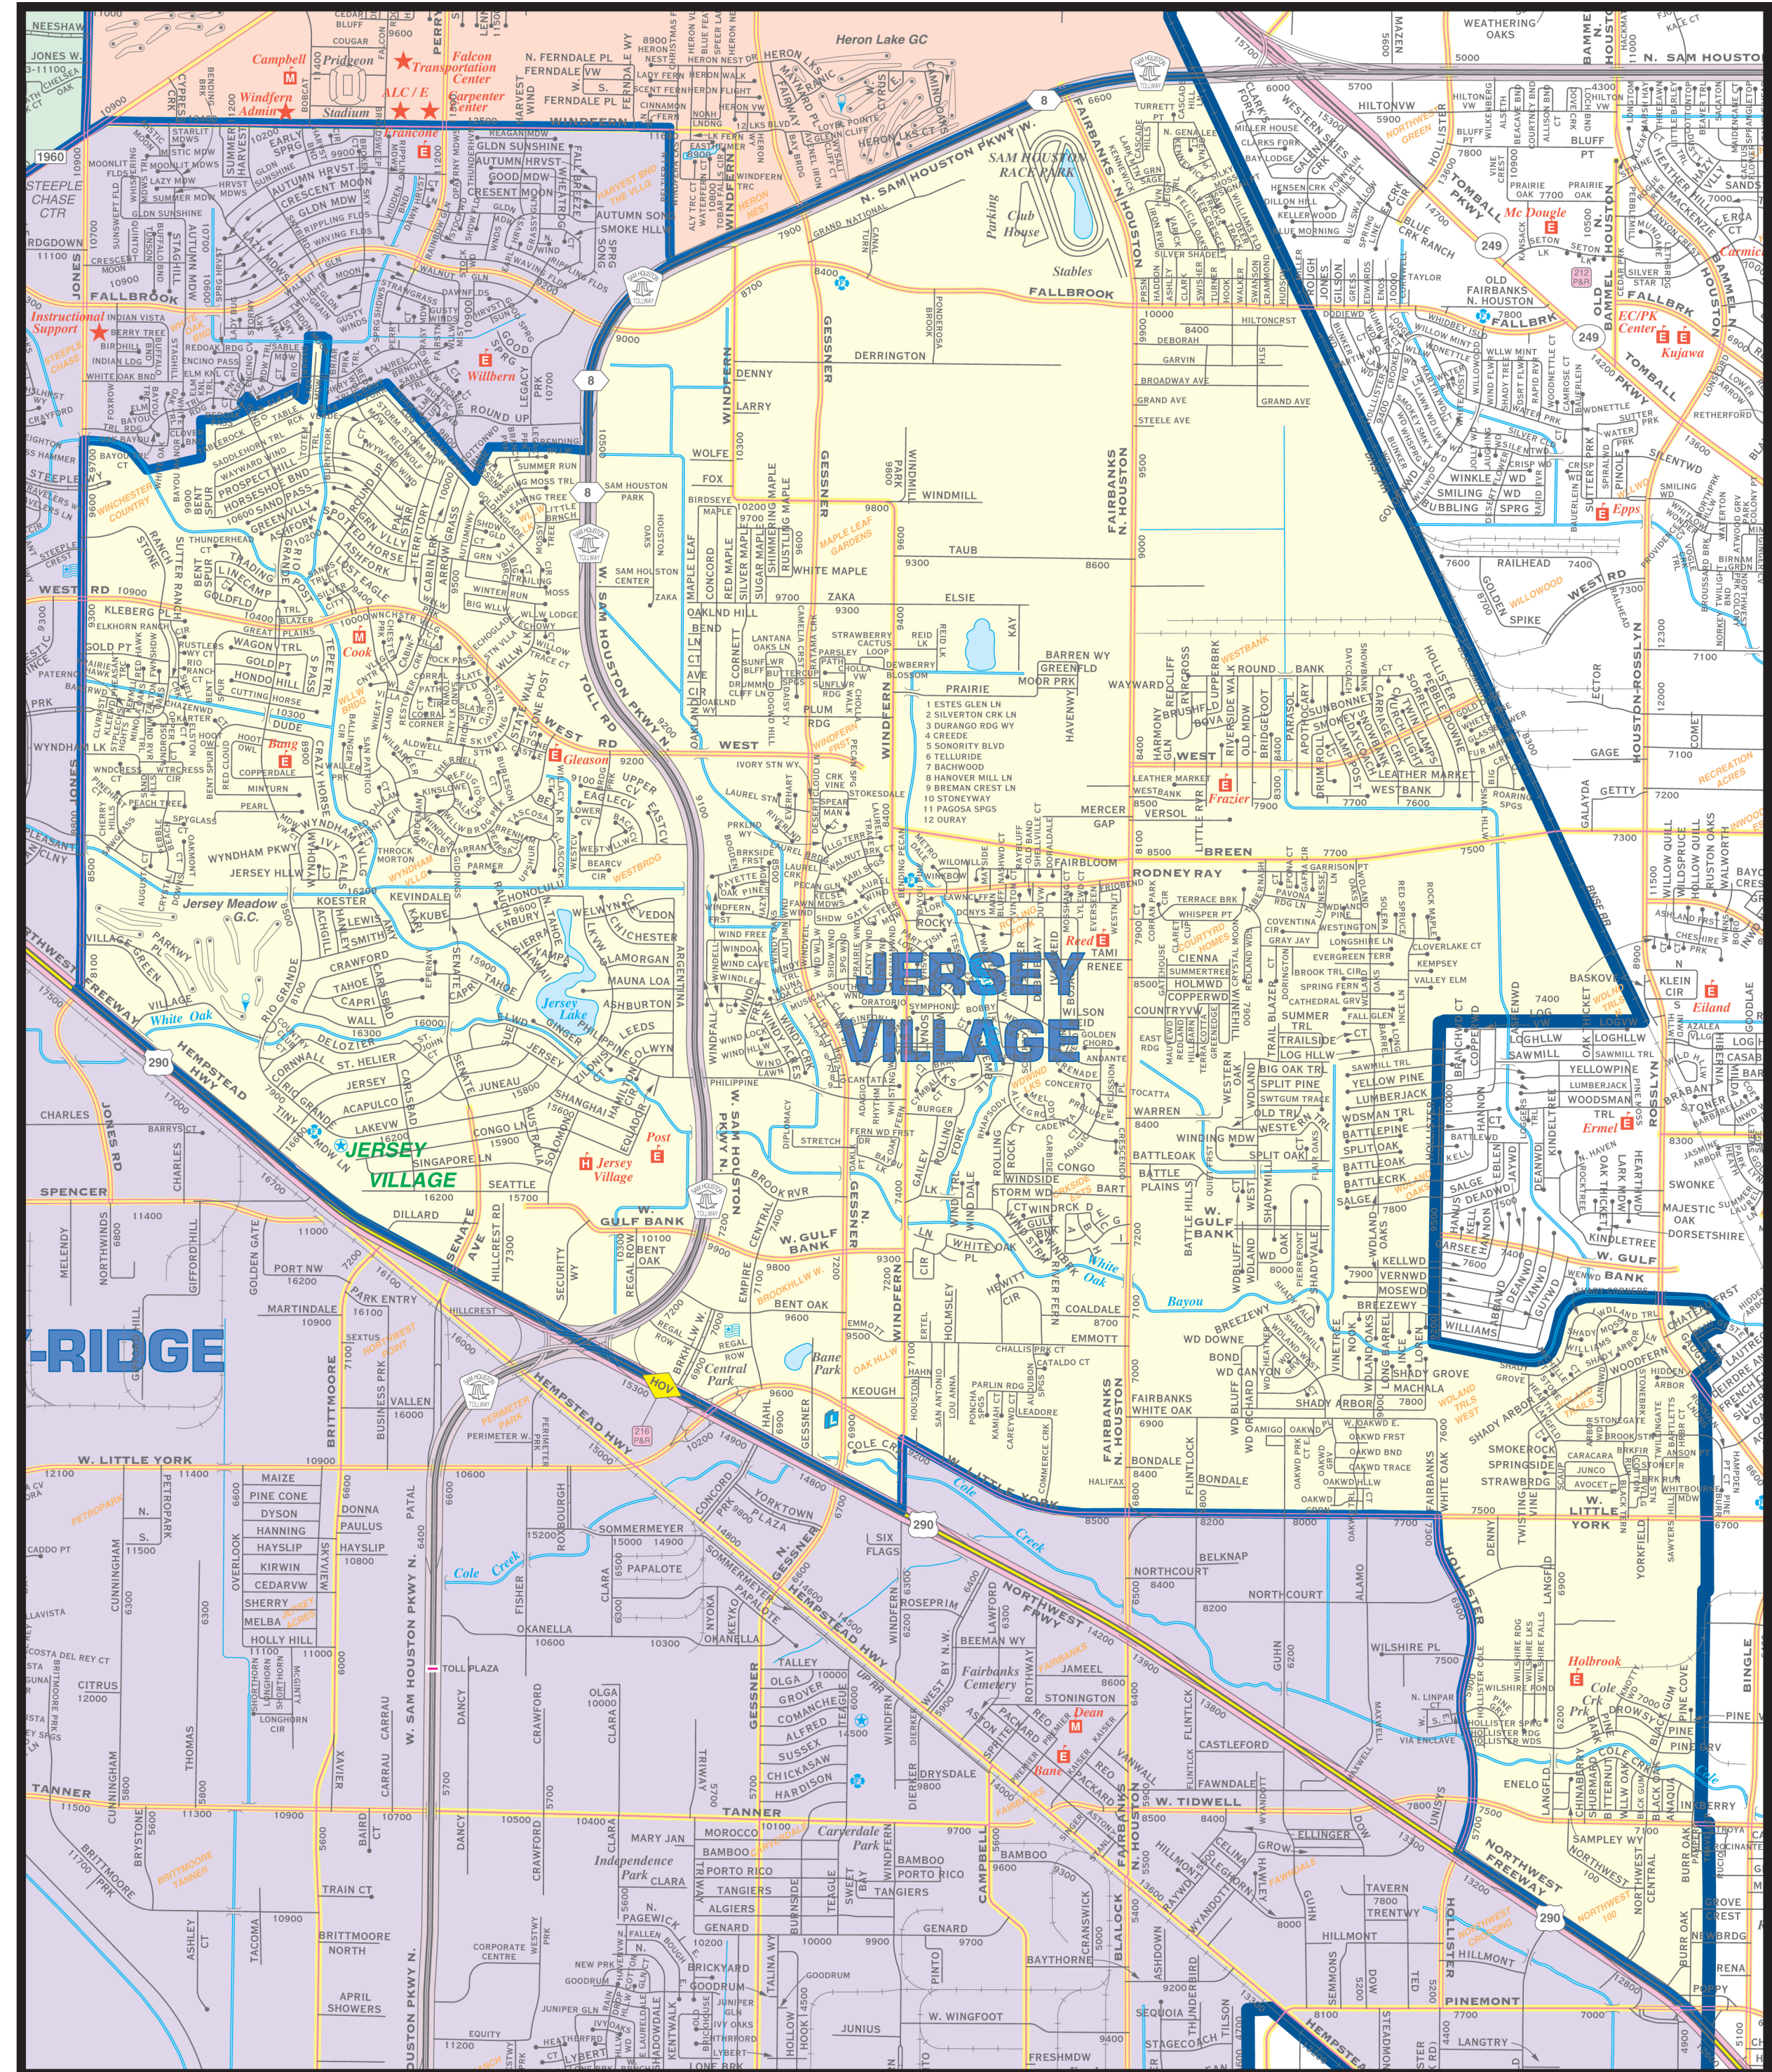

JERSEY VILLAGE HIGH SCHOOL 9TH GRADE

7600 SOLOMON ST, HOUSTON, TX 77040
713-896-3400